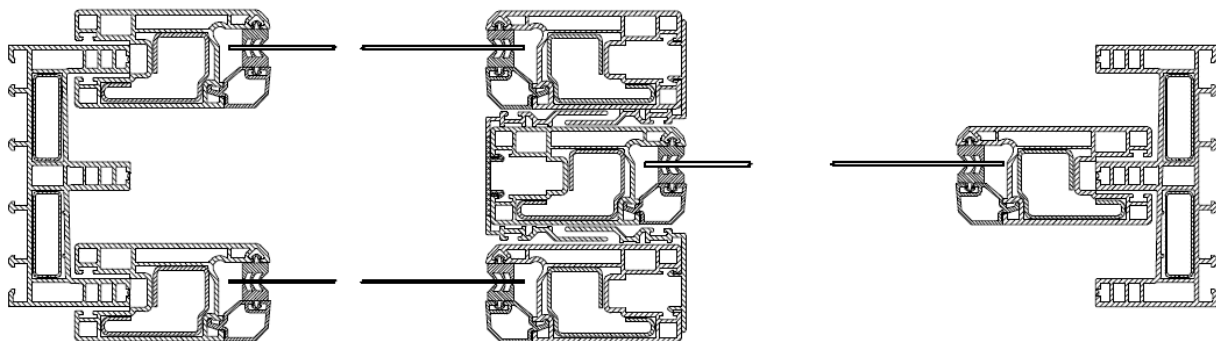

# 3-TRACK 3-PANEL SLIDING DOOR WITH MESH

**APTUS WINDOWS PVT. LTD.**

C-401, NIRVANA COURTYARD, NIRVANA COUNTRY, GURGOAN, HARYANA  
PH: 0124 4219115/17, EMAIL: [aptuswindows@gmail.com](mailto:aptuswindows@gmail.com), WEB: [www.aptuswindows.in](http://www.aptuswindows.in)