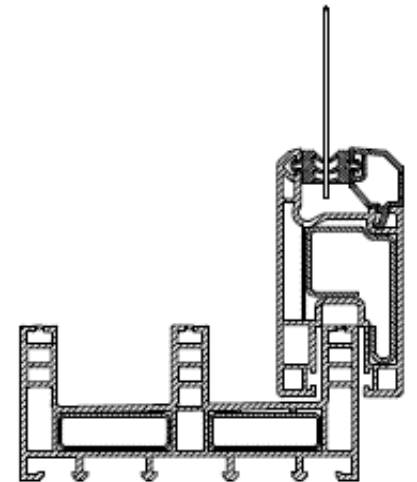

# 3-TRACK 3-PANEL SLIDING DOOR WITH MESH

**APTUS WINDOWS PVT. LTD.**

C-401, NIRVANA COURTYARD, NIRVANA COUNTRY, GURGOAN, HARYANA  
PH: 0124 4219115/17, EMAIL: [aptuswindows@gmail.com](mailto:aptuswindows@gmail.com), WEB: [www.aptuswindows.in](http://www.aptuswindows.in)